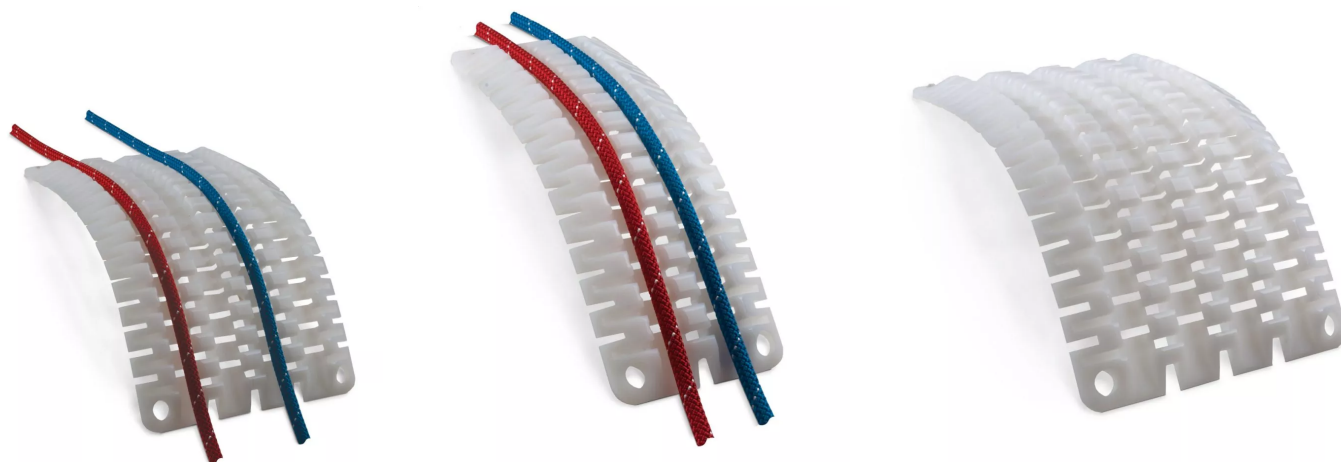

ULTRA-PRO™ EDGE PROTECTORS

A CMC Exclusive

The most sought-after edge protection available features super slick, high-performance material that not only protects your rope from sharp or rough edges, but also greatly reduces friction. The Ultra-Pro is lighter and easier to transport than edge rollers or similar devices and its lower profile avoids tipping often encountered with taller devices. It conforms to the edge, and prevents sharp bends in the rope. Protectors are available in two sizes: the Ultra-Pro 2 is for two ropes, and the Ultra-Pro 4 accepts four ropes. Carabiner holes in all four corners allow the Ultra-Pro to be tied off for safety or linked together for extended protection.

Option	Ultra Pro 2
Item	294042
LENGTH X WIDTH	16 X 6 IN (41 X 15 CM)
COLOR	WHITE
Price	\$105

Option	Ultra Pro 4
Item	294044
LENGTH X WIDTH	16 X 10 IN (41 X 25 CM)
COLOR	WHITE
Price	\$140

1-800-235-5741

info@cmcpro.com