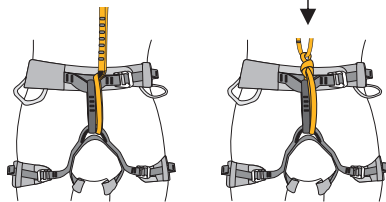

MBS* = 22 kN

LENGTH | DÉLKA

100 cm / 39 in

STRENGTH | PEVNOST

22 kN

Made of: | Vyrobeno z: PAD, Dyneema®, PES.

* MBS = Minimum Breaking Strength