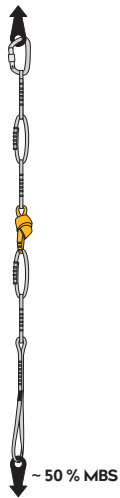

MBS* = 22 kN

LENGTH | DÉLKA

100 cm / 39 in

STRENGTH | PEVNOST

22 kN

Made of: | Vyrobeno z: PAD, Dyneema®, PES.

* MBS = Minimum Breaking Strength