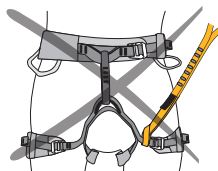

MBS* = 22 kN

LENGTH | DÉLKA

100 cm / 39 in

STRENGTH | PEVNOST

22 kN

Made of: | Vyrobeno z: PAD, Dyneema®, PES.

* MBS = Minimum Breaking Strength