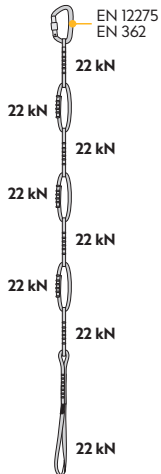

[singingrock.page](https://www.facebook.com/singingrock.page)

[singingrock_official](https://www.instagram.com/singingrock_official)

MBS* = 22 kN

LENGTH | DÉLKA

100 cm / 39 in

STRENGTH | PEVNOST

22 kN

Made of: | Vyrobeno z: PAD, Dyneema®, PES.