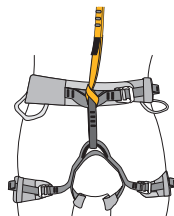

MBS* = 22 kN

LENGTH | DÉLKA

100 cm / 39 in

STRENGTH | PEVNOST

22 kN

Made of: | Vyrobeno z: PAD, Dyneema®, PES.

* MBS = Minimum Breaking Strength