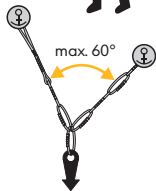

MBS* = 22 kN

LENGTH | DÉLKA

100 cm / 39 in

STRENGTH | PEVNOST

22 kN

Made of: | Vyrobeno z: PAD, Dyneema®, PES.

* MBS = Minimum Breaking Strength