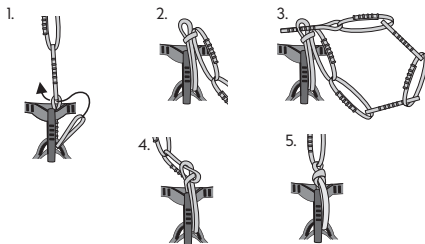

MBS* = 22 kN

LENGTH | DÉLKA

100 cm / 39 in

STRENGTH | PEVNOST

22 kN

Made of: | Vyrobeno z: PAD, Dyneema®, PES.

* MBS = Minimum Breaking Strength